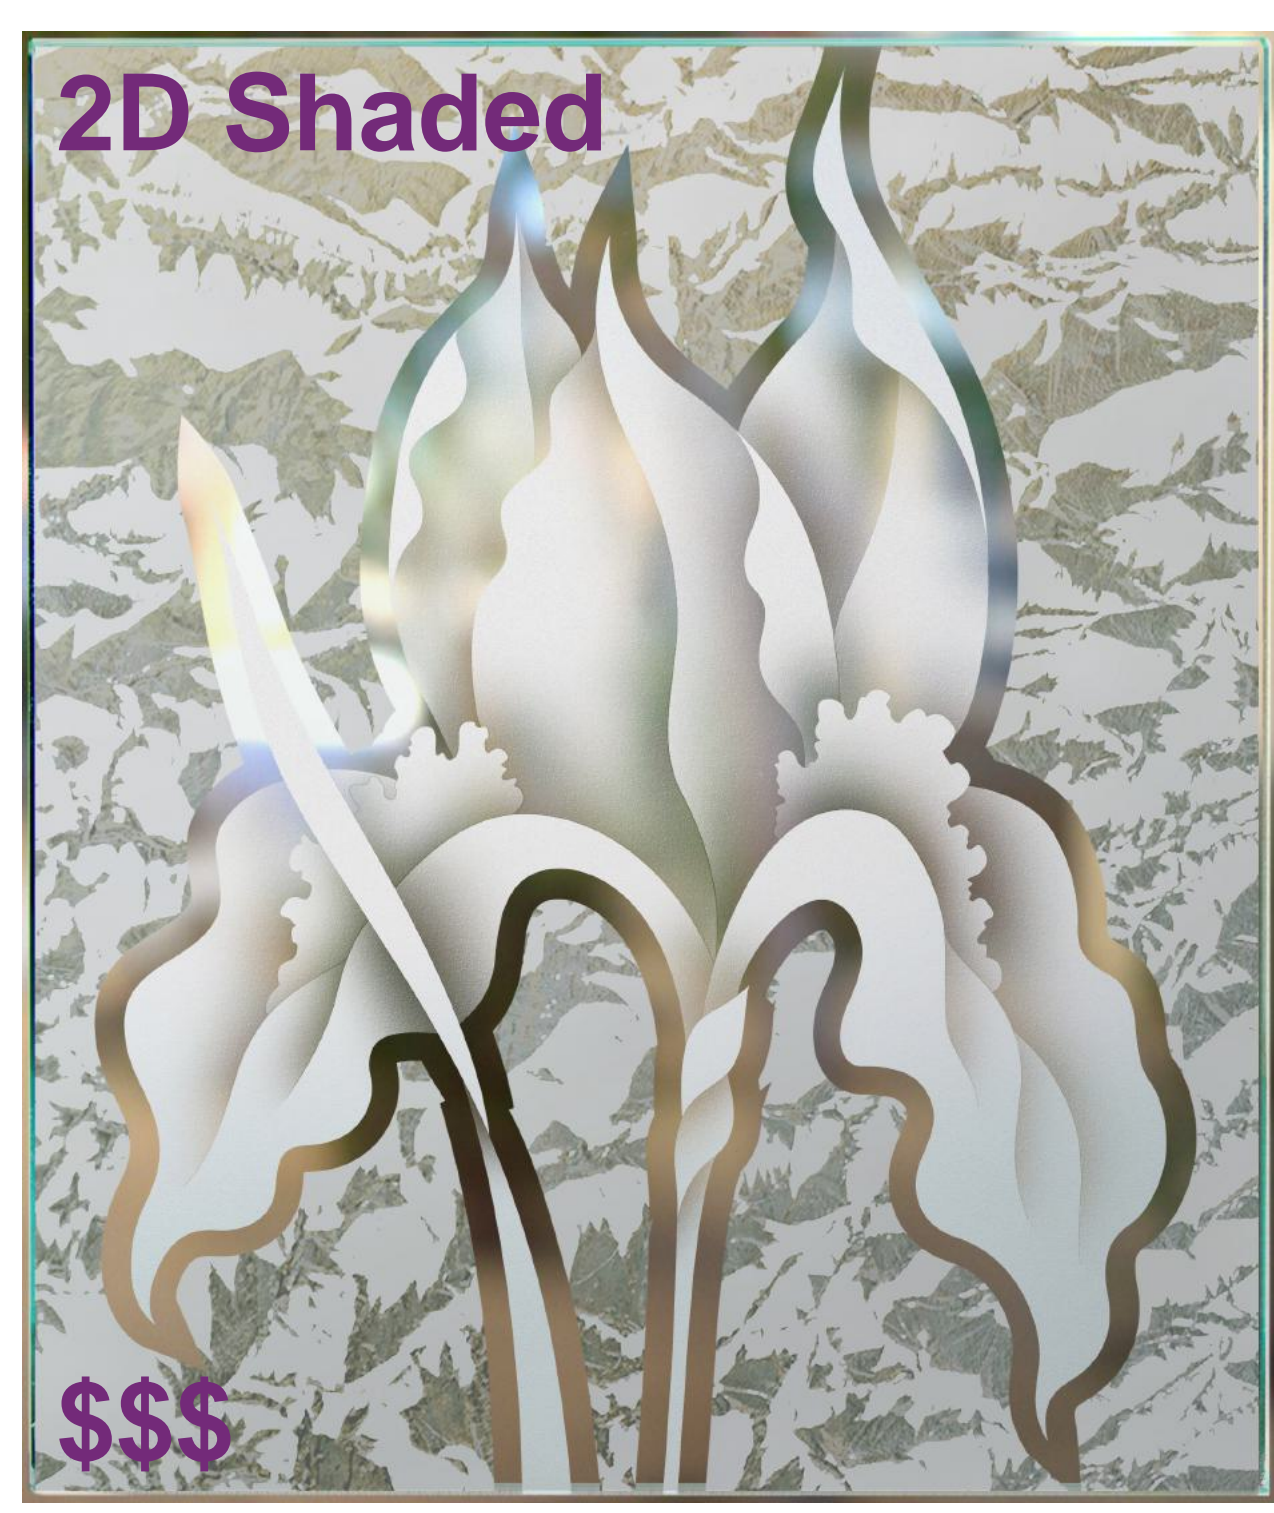

- Handmade ✓
- Sandblasted ✓
- Permanent ✓
- Deep Sculpted
- Gradient Shaded

- ✓
- ✓
- ✓
- ✓

Clear Background
 (Not Private to Semi-Private, Depending on the Design)

- ✓
- ✓
- ✓
- ✓

- ✓
- ✓
- ✓
- ✓
- ✓

- Handmade ✓
- Sandblasted ✓
- Permanent ✓
- Deep Sculpted
- Gradient Shaded

- ✓
- ✓
- ✓
- ✓

Gluechip Background
 (Semi-private. Design Elements Have a 1/8" CLEAR PINSTRIPE all around)

- ✓
- ✓
- ✓
- ✓

- ✓
- ✓
- ✓
- ✓
- ✓

- Handmade ✓
- Sandblasted ✓
- Permanent ✓
- Deep Sculpted
- Gradient Shaded