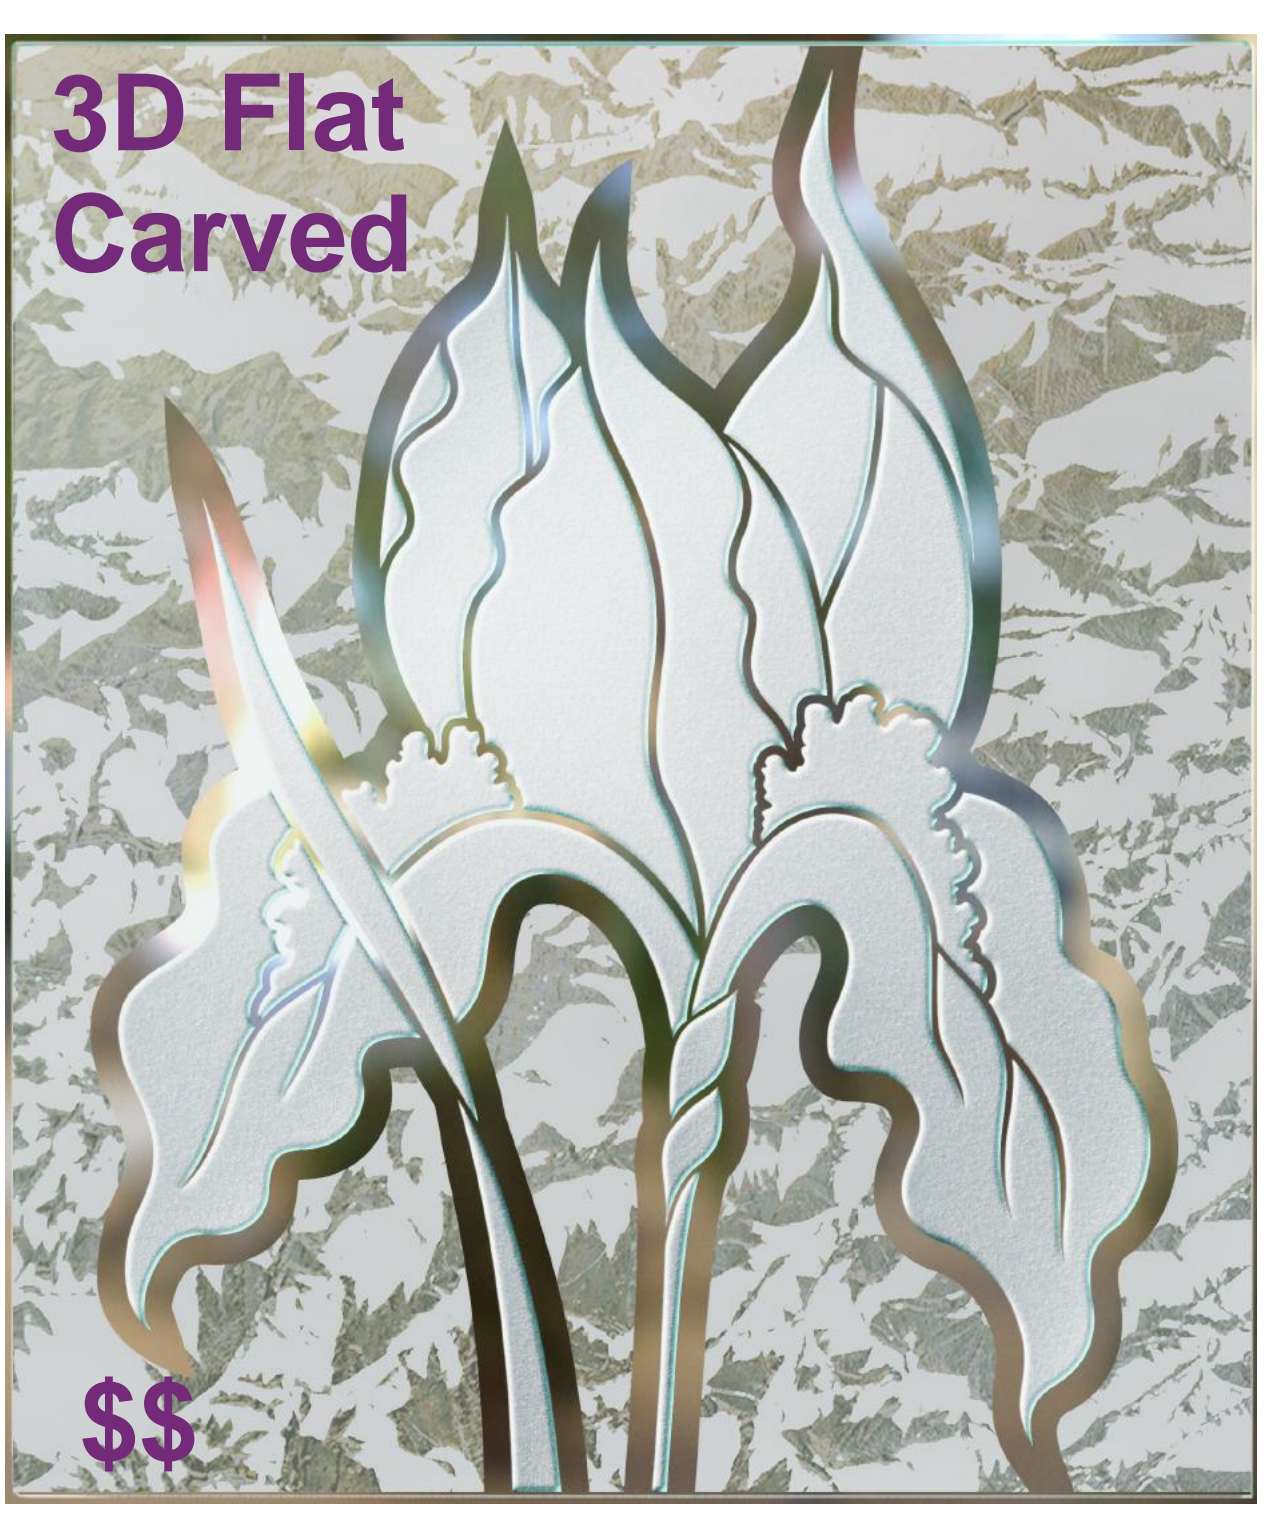

- Handmade ✓
- Sandblasted ✓
- Permanent ✓
- Deep Sculpted
- Gradient Shaded

- ✓
- ✓
- ✓
- ✓

Clear Background
 (Not Private to Semi-Private, Depending on the Design)

- ✓
- ✓
- ✓
- ✓

- ✓
- ✓
- ✓
- ✓
- ✓

- Handmade ✓
- Sandblasted ✓
- Permanent ✓
- Deep Sculpted
- Gradient Shaded

- ✓
- ✓
- ✓
- ✓

Gluechip Background
 (Semi-private. Design Elements Have a 1/8" CLEAR PINSTRIPE all around)

- ✓
- ✓
- ✓
- ✓

- ✓
- ✓
- ✓
- ✓
- ✓

- Handmade ✓
- Sandblasted ✓
- Permanent ✓
- Deep Sculpted
- Gradient Shaded