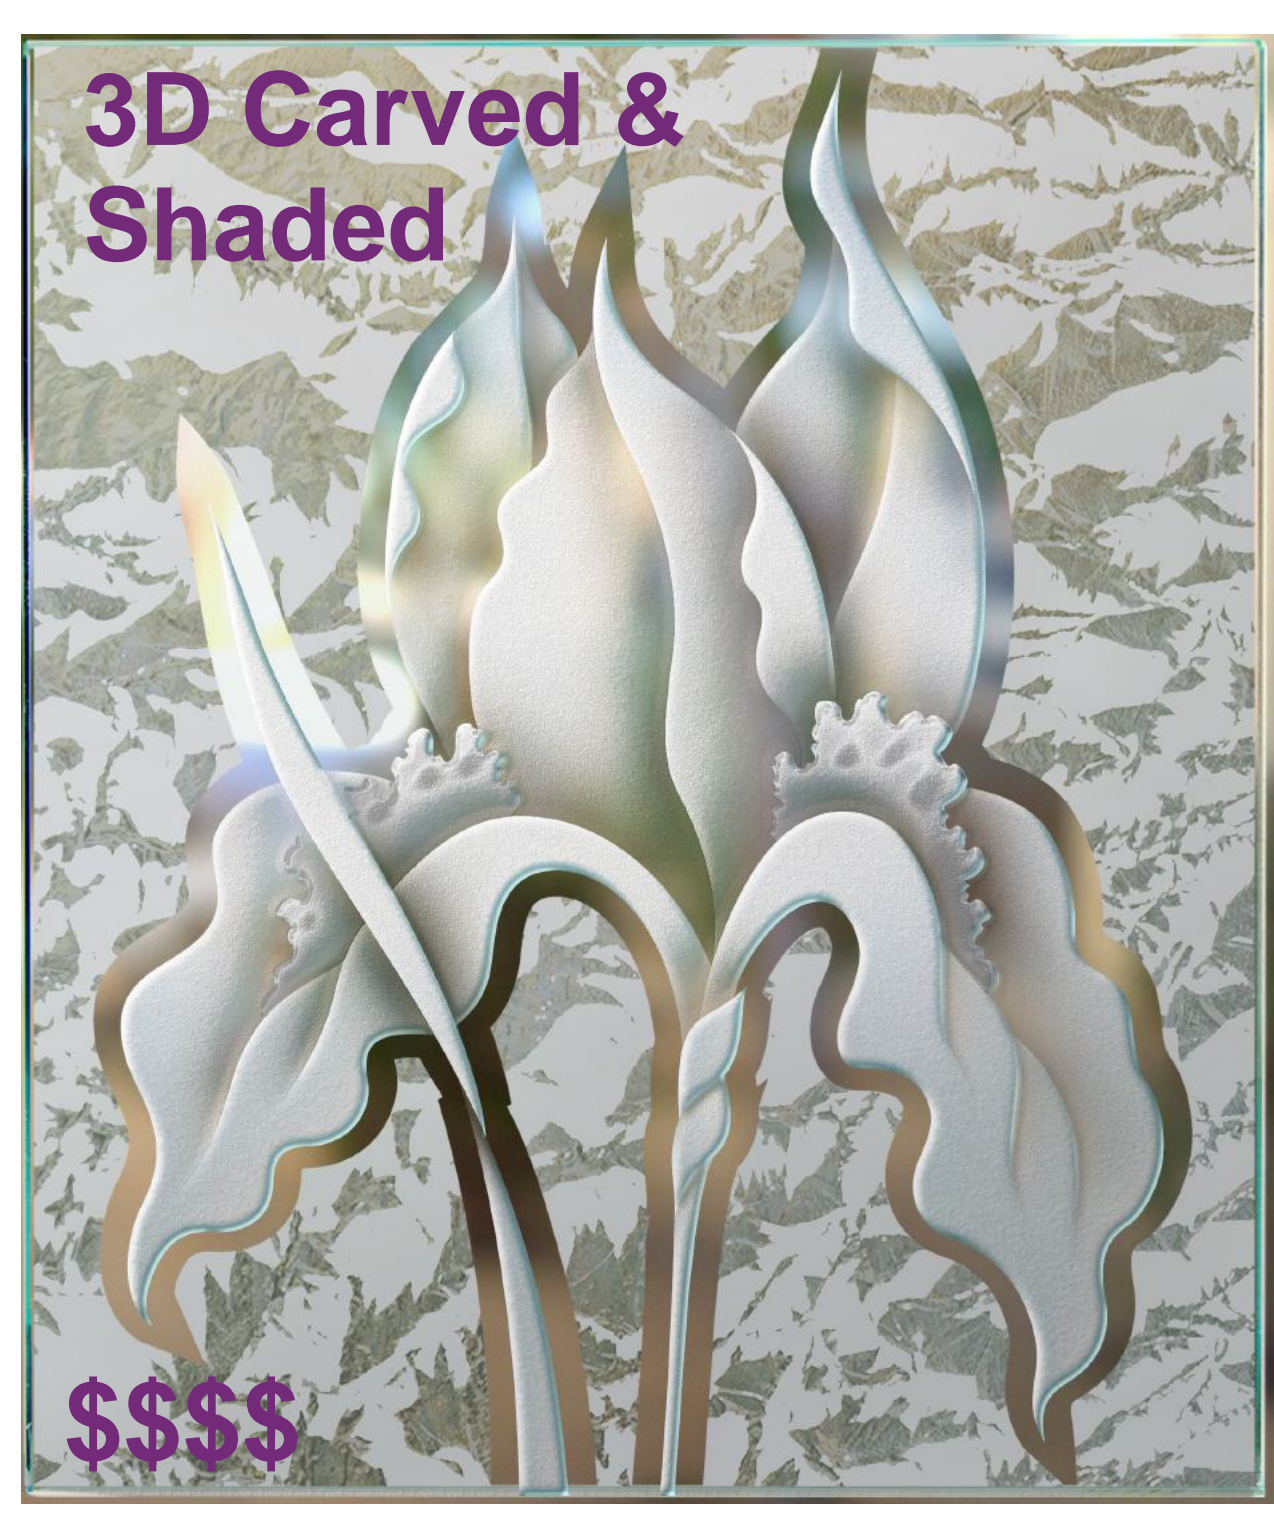

- Handmade ✓
- Sandblasted ✓
- Permanent ✓
- Deep Sculpted
- Gradient Shaded

- ✓
- ✓
- ✓
- ✓

Clear Background
 (Not Private to Semi-Private, Depending on the Design)

- ✓
- ✓
- ✓
- ✓

- ✓
- ✓
- ✓
- ✓
- ✓

- Handmade ✓
- Sandblasted ✓
- Permanent ✓
- Deep Sculpted
- Gradient Shaded

- ✓
- ✓
- ✓
- ✓

Gluechip Background
 (Semi-private. Design Elements Have a 1/8" CLEAR PINSTRIPE all around)

- ✓
- ✓
- ✓
- ✓

- ✓
- ✓
- ✓
- ✓
- ✓

- Handmade ✓
- Sandblasted ✓
- Permanent ✓
- Deep Sculpted
- Gradient Shaded