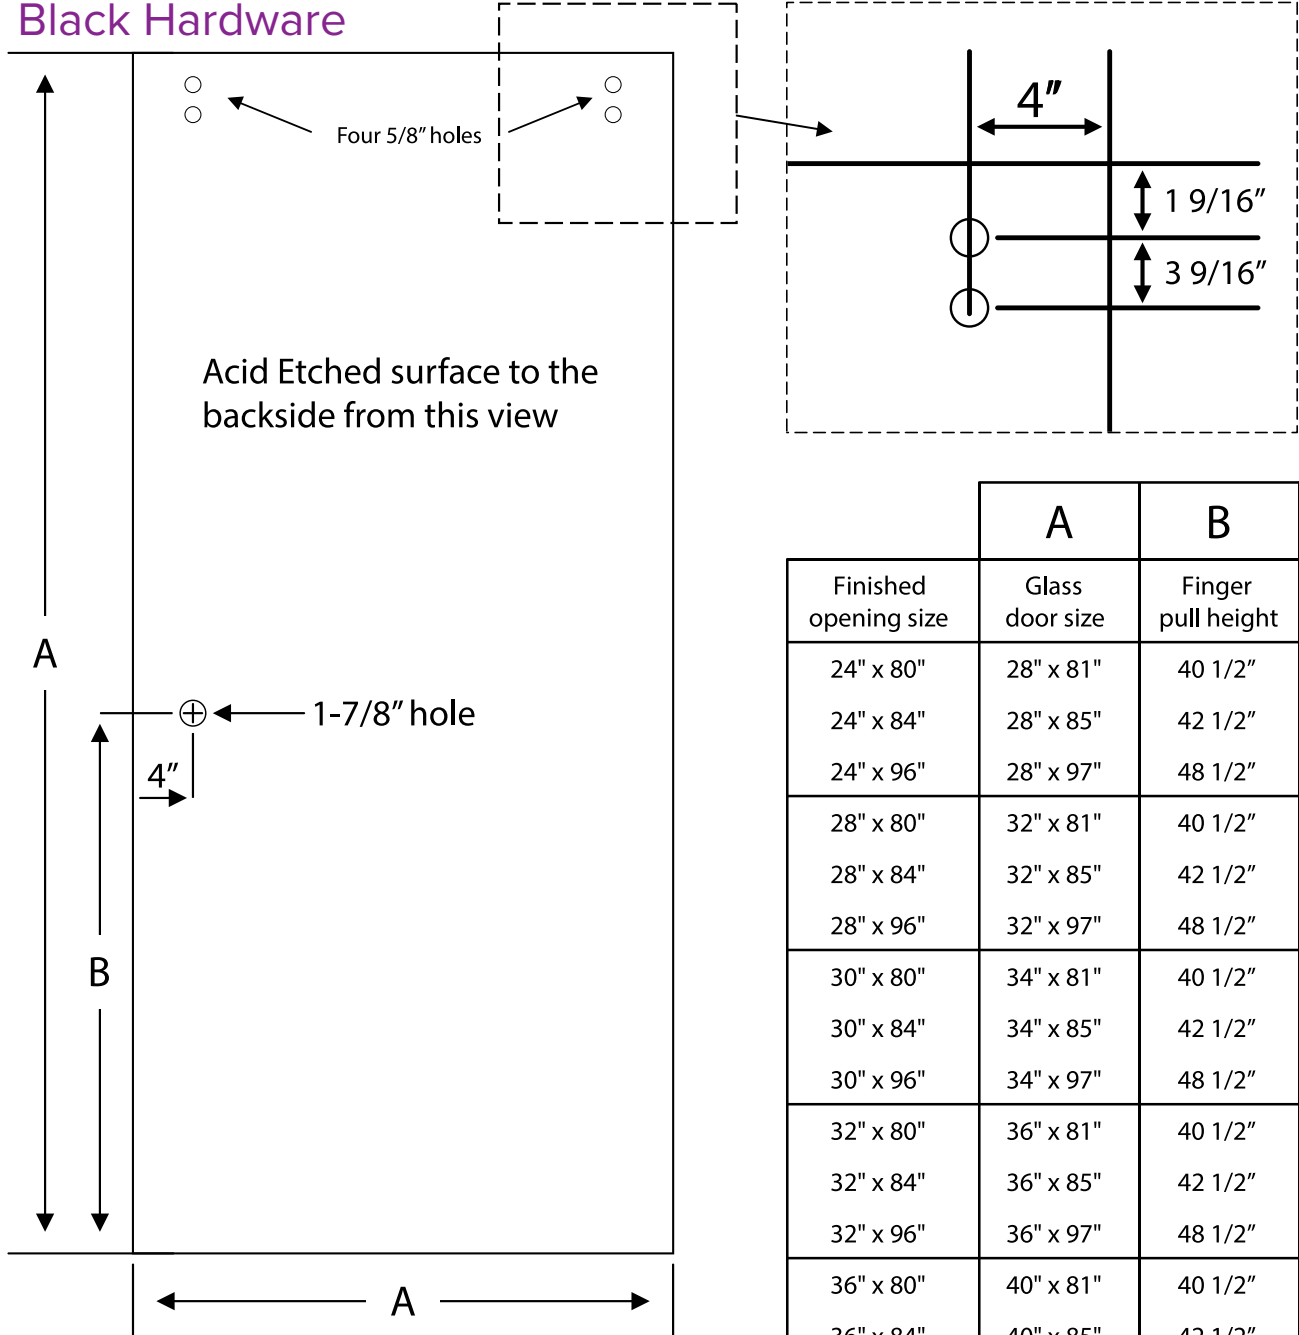

Black Hardware

	A	B
Finished opening size	Glass door size	Finger pull height
24" x 80"	28" x 81"	40 1/2"
24" x 84"	28" x 85"	42 1/2"
24" x 96"	28" x 97"	48 1/2"
28" x 80"	32" x 81"	40 1/2"
28" x 84"	32" x 85"	42 1/2"
28" x 96"	32" x 97"	48 1/2"
30" x 80"	34" x 81"	40 1/2"
30" x 84"	34" x 85"	42 1/2"
30" x 96"	34" x 97"	48 1/2"
32" x 80"	36" x 81"	40 1/2"
32" x 84"	36" x 85"	42 1/2"
32" x 96"	36" x 97"	48 1/2"
36" x 80"	40" x 81"	40 1/2"
36" x 84"	40" x 85"	42 1/2"
36" x 96"	40" x 97"	48 1/2"
42" x 80"	46" x 81"	40 1/2"
42" x 84"	46" x 85"	42 1/2"
42" x 96"	46" x 97"	48 1/2"
48" x 80"	52" x 81"	40 1/2"
48" x 84"	52" x 85"	42 1/2"
48" x 96"	52" x 97"	48 1/2"