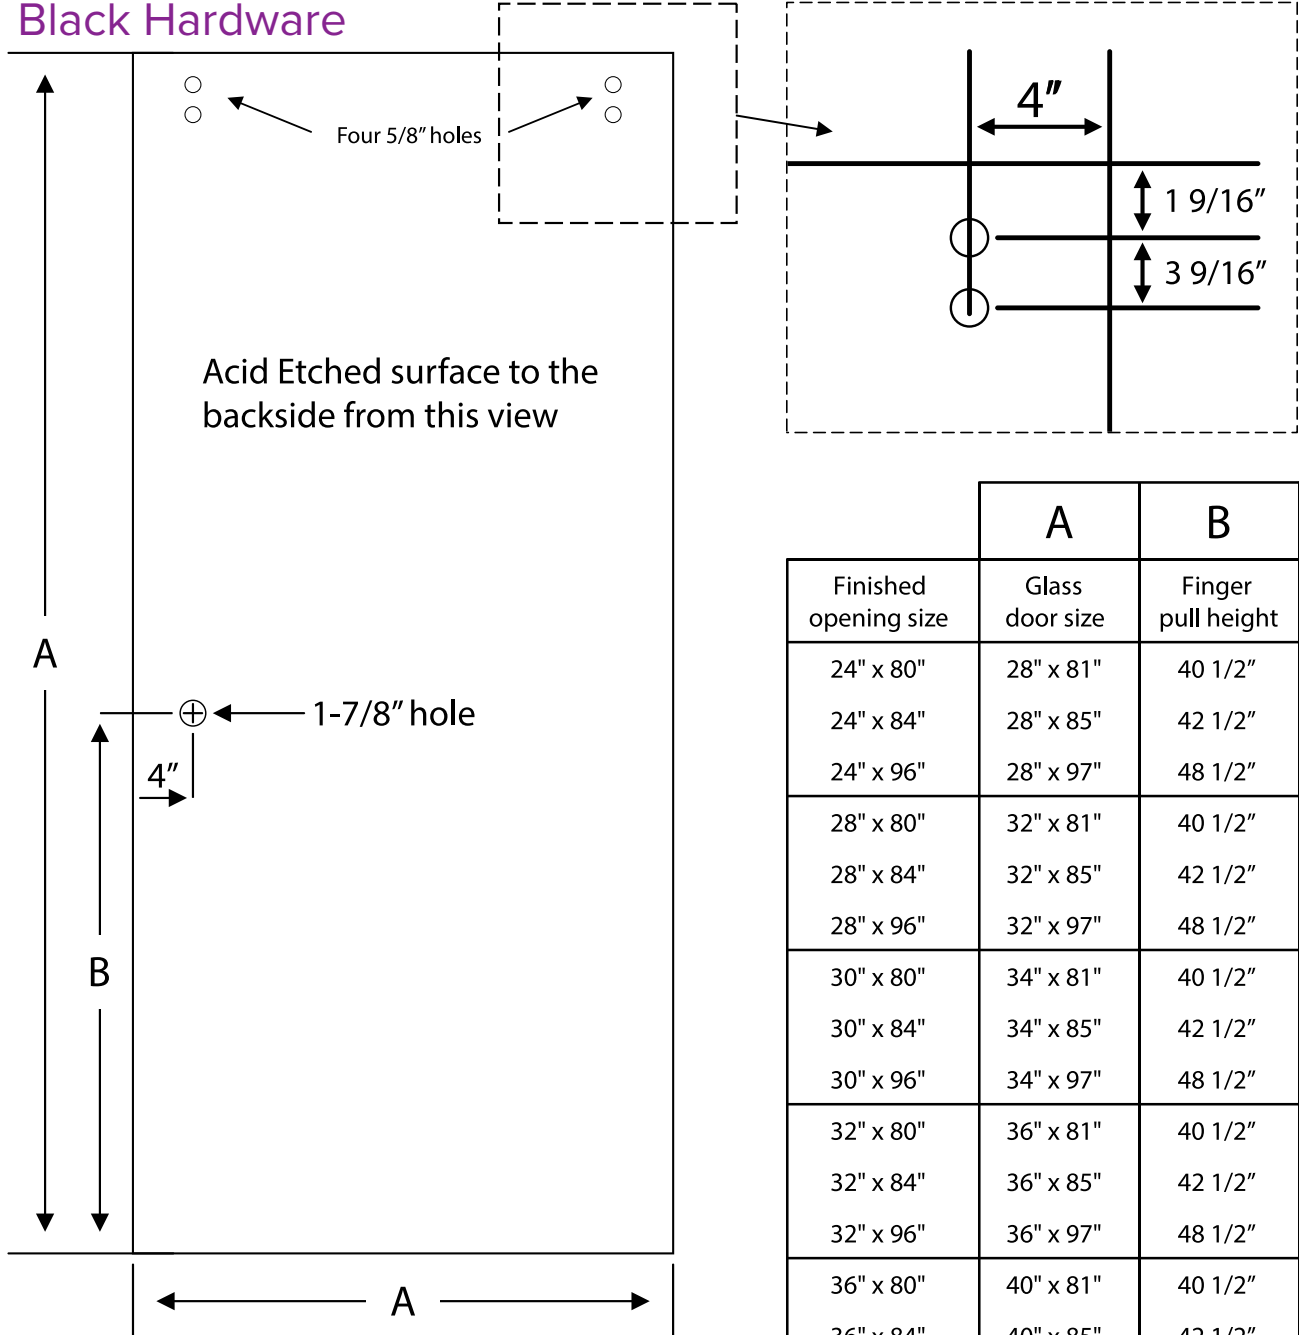

Black Hardware

	A	B
Finished opening size	Glass door size	Finger pull height
24" x 80"	28" x 81"	40 1/2"
24" x 84"	28" x 85"	42 1/2"
24" x 96"	28" x 97"	48 1/2"
28" x 80"	32" x 81"	40 1/2"
28" x 84"	32" x 85"	42 1/2"
28" x 96"	32" x 97"	48 1/2"
30" x 80"	34" x 81"	40 1/2"
30" x 84"	34" x 85"	42 1/2"
30" x 96"	34" x 97"	48 1/2"
32" x 80"	36" x 81"	40 1/2"
32" x 84"	36" x 85"	42 1/2"
32" x 96"	36" x 97"	48 1/2"
36" x 80"	40" x 81"	40 1/2"
36" x 84"	40" x 85"	42 1/2"
36" x 96"	40" x 97"	48 1/2"
42" x 80"	46" x 81"	40 1/2"
42" x 84"	46" x 85"	42 1/2"
42" x 96"	46" x 97"	48 1/2"
48" x 80"	52" x 81"	40 1/2"
48" x 84"	52" x 85"	42 1/2"
48" x 96"	52" x 97"	48 1/2"