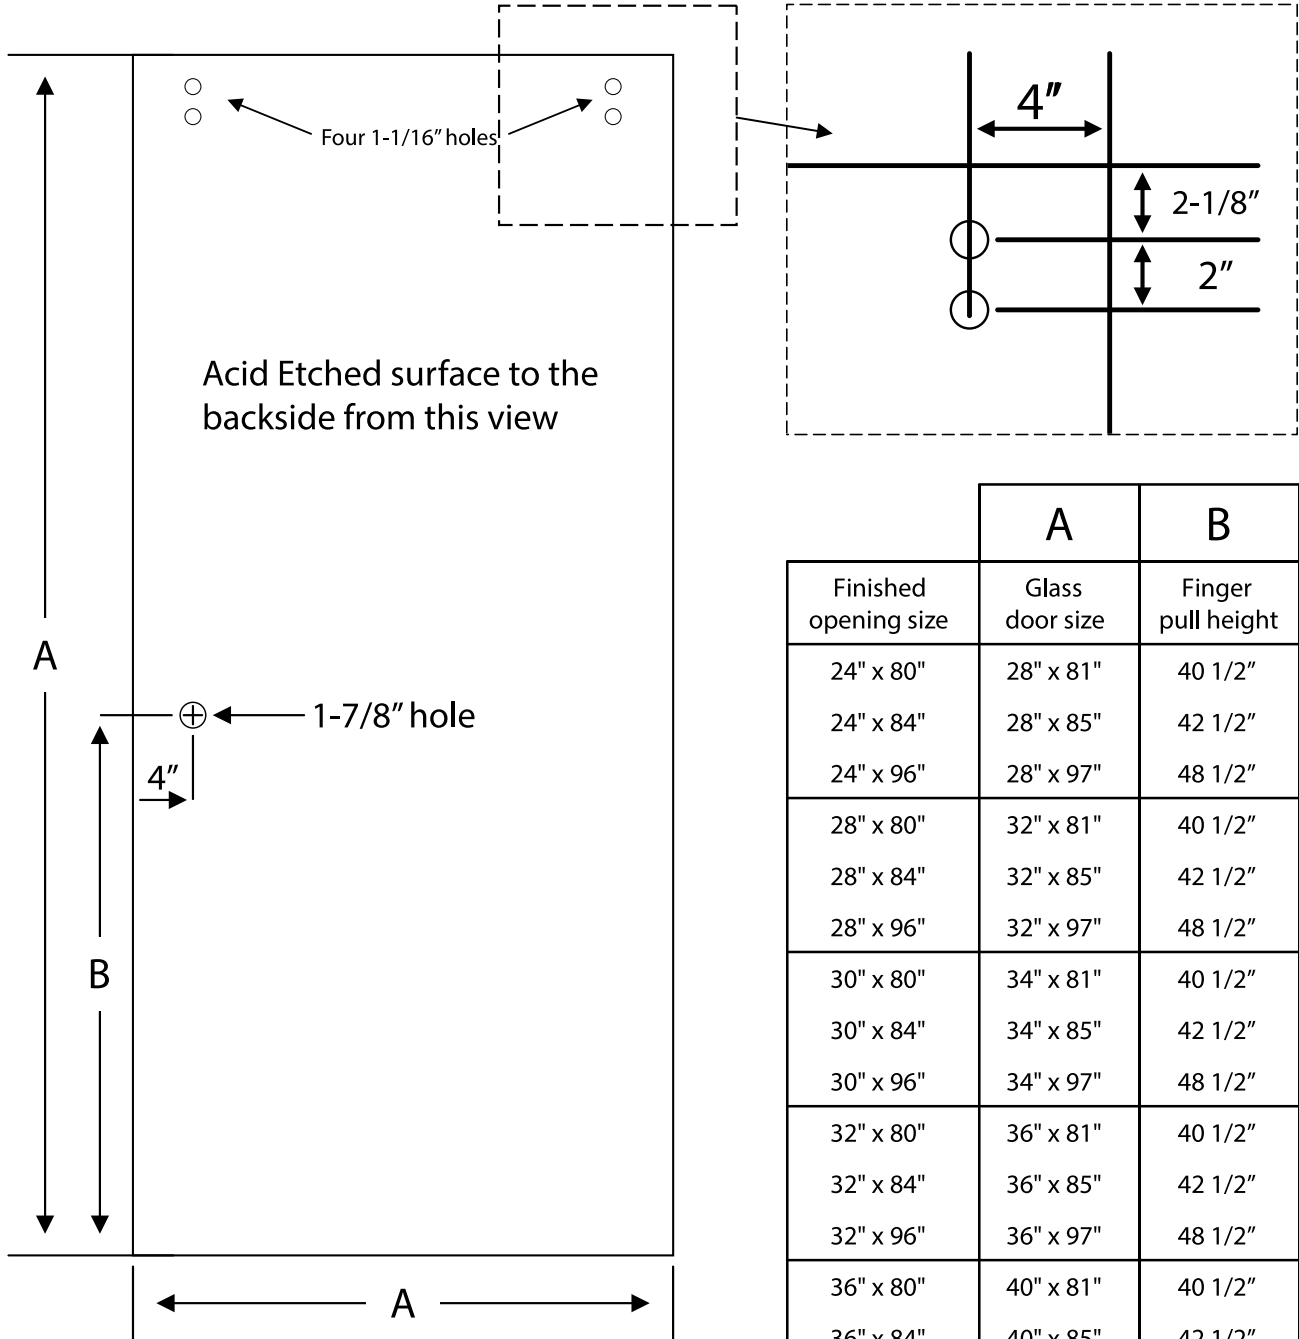

CONFIGURATIONS:

SINGLE DOOR LEFT OR RIGHT

DOUBLE DOORS

		A	B	C
Finished opening size	Glass door size	Assembly height	Track length	Minimum return wall distance
24" x 80"	28" x 81"	84 1/8"	60"	28 1/4"
24" x 84"	28" x 85"	88 3/16"	60"	28 1/4"
24" x 96"	28" x 97"	100 1/8"	60"	28 1/4"
28" x 80"	32" x 81"	84 1/8"	72"	32 1/4"
28" x 84"	32" x 85"	88 3/16"	72"	32 1/4"
28" x 96"	32" x 97"	100 1/8"	72"	32 1/4"
30" x 80"	34" x 81"	84 1/8"	72"	34 1/4"
30" x 84"	34" x 85"	88 3/16"	72"	34 1/4"
30" x 96"	34" x 97"	100 1/8"	72"	34 1/4"
32" x 80"	36" x 81"	84 1/8"	72"	36 1/4"
32" x 84"	36" x 85"	88 3/16"	72"	36 1/4"
32" x 96"	36" x 97"	100 1/8"	72"	36 1/4"
36" x 80"	40" x 81"	84 1/8"	96"	40 1/4"
36" x 84"	40" x 85"	88 3/16"	96"	40 1/4"
36" x 96"	40" x 97"	100 1/8"	96"	40 1/4"
42" x 80"	46" x 81"	84 1/8"	96"	46 1/4"
42" x 84"	46" x 85"	88 3/16"	96"	46 1/4"
42" x 96"	46" x 97"	100 1/8"	96"	46 1/4"
48" x 80"	52" x 81"	84 1/8"	120"	52 1/4"
48" x 84"	52" x 85"	88 3/16"	120"	52 1/4"
48" x 96"	52" x 97"	100 1/8"	120"	52 1/4"

★ Track length you will receive.
Cut track to fit.

	A	B
Finished opening size	Glass door size	Finger pull height
24" x 80"	28" x 81"	40 1/2"
24" x 84"	28" x 85"	42 1/2"
24" x 96"	28" x 97"	48 1/2"
28" x 80"	32" x 81"	40 1/2"
28" x 84"	32" x 85"	42 1/2"
28" x 96"	32" x 97"	48 1/2"
30" x 80"	34" x 81"	40 1/2"
30" x 84"	34" x 85"	42 1/2"
30" x 96"	34" x 97"	48 1/2"
32" x 80"	36" x 81"	40 1/2"
32" x 84"	36" x 85"	42 1/2"
32" x 96"	36" x 97"	48 1/2"
36" x 80"	40" x 81"	40 1/2"
36" x 84"	40" x 85"	42 1/2"
36" x 96"	40" x 97"	48 1/2"
42" x 80"	46" x 81"	40 1/2"
42" x 84"	46" x 85"	42 1/2"
42" x 96"	46" x 97"	48 1/2"
48" x 80"	52" x 81"	40 1/2"
48" x 84"	52" x 85"	42 1/2"
48" x 96"	52" x 97"	48 1/2"