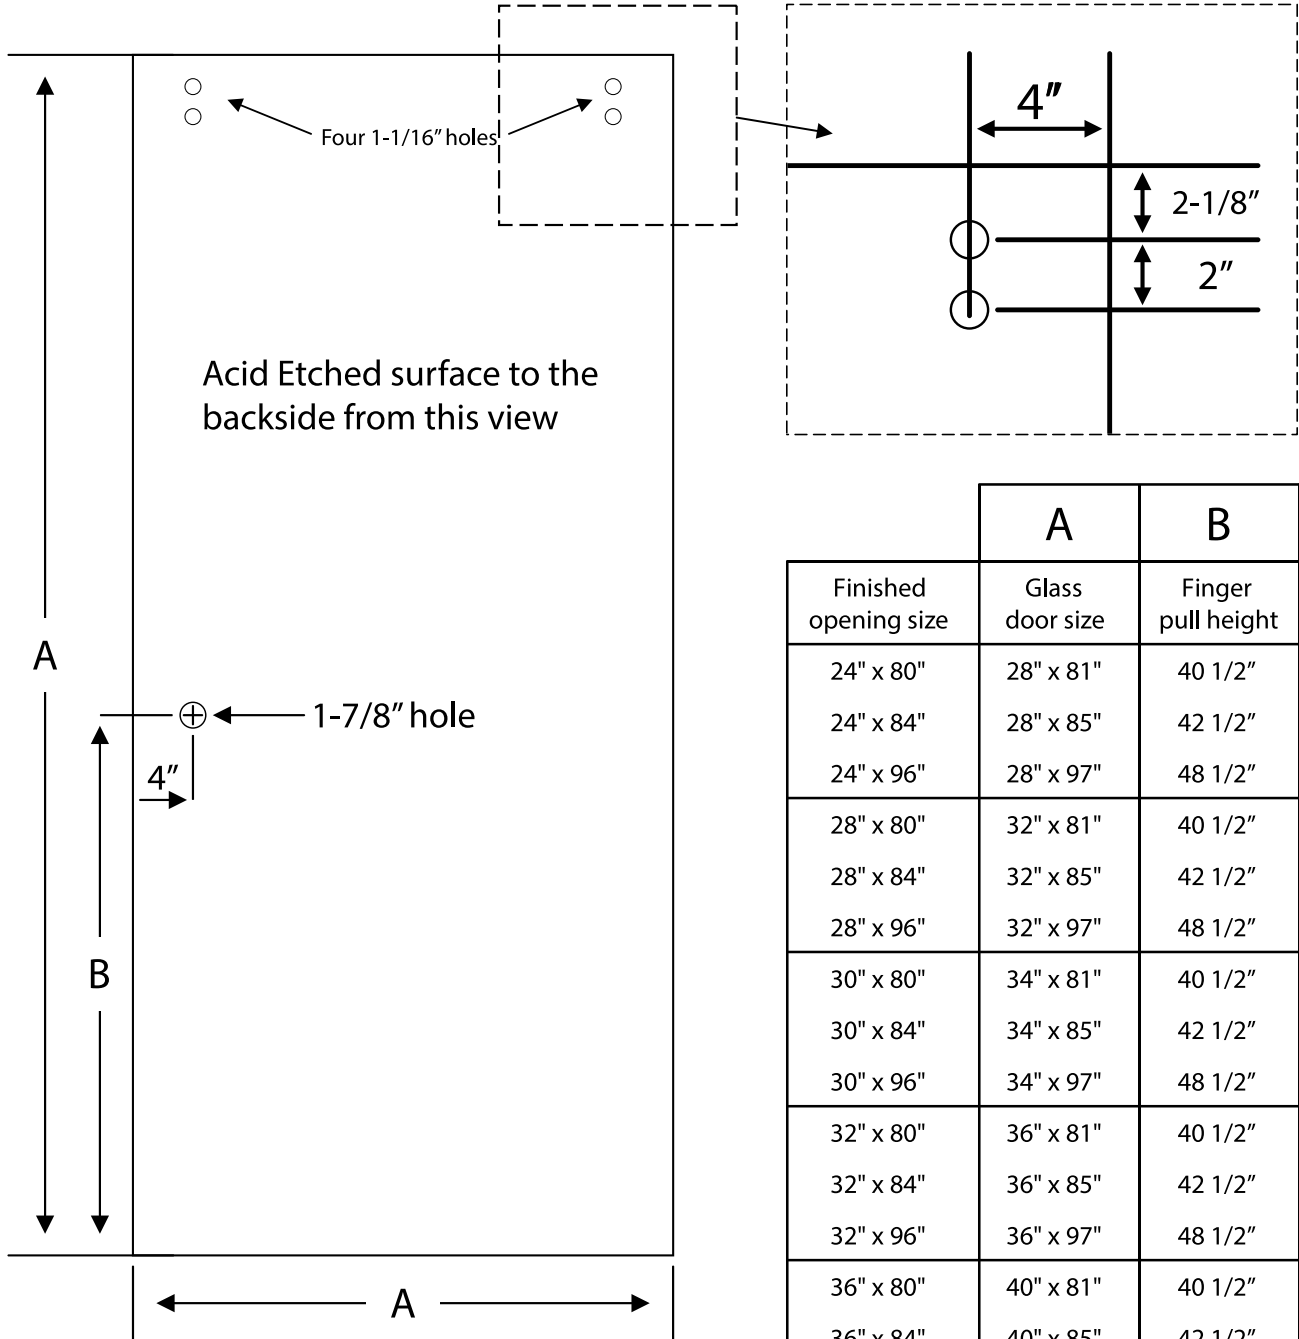

CONFIGURATIONS:

SINGLE DOOR LEFT OR RIGHT

DOUBLE DOORS

	A	B	C
Finished opening size	Assembly height	Track length	Minimum return wall distance
24" x 80"	84 1/8"	60"	28 1/4"
24" x 84"	88 3/16"	60"	28 1/4"
24" x 96"	100 1/8"	60"	28 1/4"
28" x 80"	84 1/8"	60"	32 1/4"
28" x 84"	88 3/16"	60"	32 1/4"
28" x 96"	100 1/8"	60"	32 1/4"
30" x 80"	84 1/8"	60"	34 1/4"
30" x 84"	88 3/16"	60"	34 1/4"
30" x 96"	100 1/8"	60"	34 1/4"
32" x 80"	84 1/8"	72"	36 1/4"
32" x 84"	88 3/16"	72"	36 1/4"
32" x 96"	100 1/8"	72"	36 1/4"
36" x 80"	84 1/8"	72"	40 1/4"
36" x 84"	88 3/16"	72"	40 1/4"
36" x 96"	100 1/8"	72"	40 1/4"
42" x 80"	84 1/8"	96"	46 1/4"
42" x 84"	88 3/16"	96"	46 1/4"
42" x 96"	100 1/8"	96"	46 1/4"
48" x 80"	84 1/8"	96"	52 1/4"
48" x 84"	88 3/16"	96"	52 1/4"
48" x 96"	100 1/8"	96"	52 1/4"

	A	B
Finished opening size	Glass door size	Finger pull height
24" x 80"	28" x 81"	40 1/2"
24" x 84"	28" x 85"	42 1/2"
24" x 96"	28" x 97"	48 1/2"
28" x 80"	32" x 81"	40 1/2"
28" x 84"	32" x 85"	42 1/2"
28" x 96"	32" x 97"	48 1/2"
30" x 80"	34" x 81"	40 1/2"
30" x 84"	34" x 85"	42 1/2"
30" x 96"	34" x 97"	48 1/2"
32" x 80"	36" x 81"	40 1/2"
32" x 84"	36" x 85"	42 1/2"
32" x 96"	36" x 97"	48 1/2"
36" x 80"	40" x 81"	40 1/2"
36" x 84"	40" x 85"	42 1/2"
36" x 96"	40" x 97"	48 1/2"
42" x 80"	46" x 81"	40 1/2"
42" x 84"	46" x 85"	42 1/2"
42" x 96"	46" x 97"	48 1/2"
48" x 80"	52" x 81"	40 1/2"
48" x 84"	52" x 85"	42 1/2"
48" x 96"	52" x 97"	48 1/2"