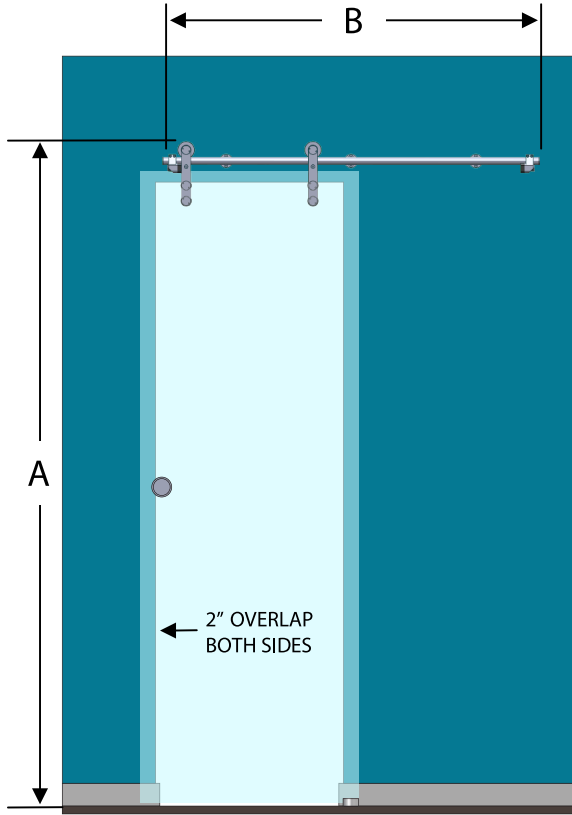

CONFIGURATIONS:

SINGLE DOOR LEFT OR RIGHT

DOUBLE DOORS

	A	B	C
Finished opening size	Assembly height	Track length	Minimum return wall distance
24" x 80"	84 1/8"	60"	28 1/4"
24" x 84"	88 3/16"	60"	28 1/4"
24" x 96"	100 1/8"	60"	28 1/4"
28" x 80"	84 1/8"	60"	32 1/4"
28" x 84"	88 3/16"	60"	32 1/4"
28" x 96"	100 1/8"	60"	32 1/4"
30" x 80"	84 1/8"	60"	34 1/4"
30" x 84"	88 3/16"	60"	34 1/4"
30" x 96"	100 1/8"	60"	34 1/4"
32" x 80"	84 1/8"	72"	36 1/4"
32" x 84"	88 3/16"	72"	36 1/4"
32" x 96"	100 1/8"	72"	36 1/4"
36" x 80"	84 1/8"	72"	40 1/4"
36" x 84"	88 3/16"	72"	40 1/4"
36" x 96"	100 1/8"	72"	40 1/4"
42" x 80"	84 1/8"	96"	46 1/4"
42" x 84"	88 3/16"	96"	46 1/4"
42" x 96"	100 1/8"	96"	46 1/4"
48" x 80"	84 1/8"	96"	52 1/4"
48" x 84"	88 3/16"	96"	52 1/4"
48" x 96"	100 1/8"	96"	52 1/4"

	A	B
Finished opening size	Glass door size	Finger pull height
24" x 80"	28" x 81"	40 1/2"
24" x 84"	28" x 85"	42 1/2"
24" x 96"	28" x 97"	48 1/2"
28" x 80"	32" x 81"	40 1/2"
28" x 84"	32" x 85"	42 1/2"
28" x 96"	32" x 97"	48 1/2"
30" x 80"	34" x 81"	40 1/2"
30" x 84"	34" x 85"	42 1/2"
30" x 96"	34" x 97"	48 1/2"
32" x 80"	36" x 81"	40 1/2"
32" x 84"	36" x 85"	42 1/2"
32" x 96"	36" x 97"	48 1/2"
36" x 80"	40" x 81"	40 1/2"
36" x 84"	40" x 85"	42 1/2"
36" x 96"	40" x 97"	48 1/2"
42" x 80"	46" x 81"	40 1/2"
42" x 84"	46" x 85"	42 1/2"
42" x 96"	46" x 97"	48 1/2"
48" x 80"	52" x 81"	40 1/2"
48" x 84"	52" x 85"	42 1/2"
48" x 96"	52" x 97"	48 1/2"